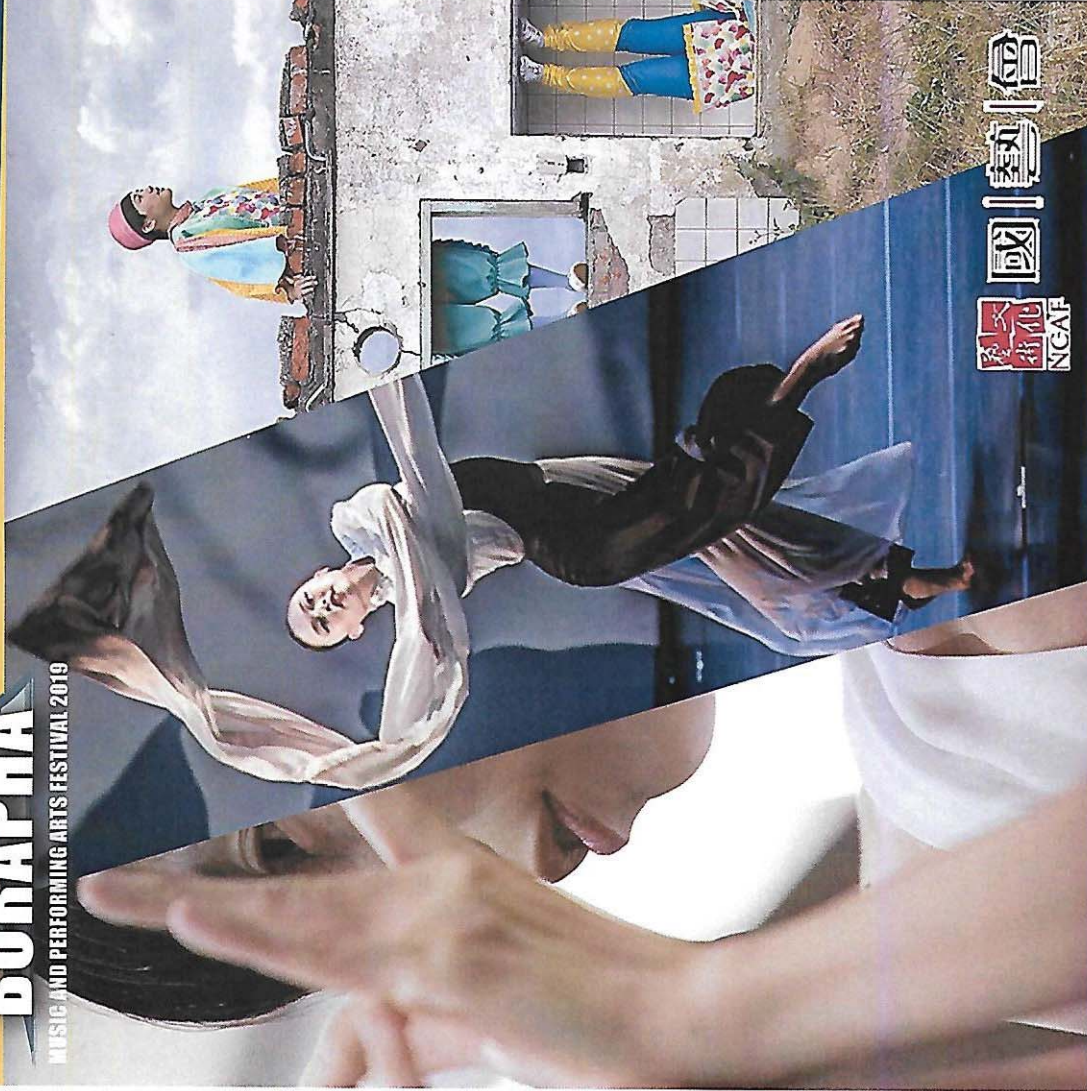

DANCE RECITAL FROM TAIWAN

The Opening Night

Jan 16th, 2019 | 14:00/19:00

Eastern Center of Arts and Culture, Burapha University

Title: **The Birth**

Improvisation Performers: Hsin-Yu Chang (Mimi) + Nantanee Veanghong

Description: See it and feel it. We are all connected.

Shin-Chwan Dance (SCD)

Title: **Legend of Martial Arts Heroes**

Choreographer: Hsin-Lan Chiao

Title: **Ink Rhyme**

Choreographer: Hsiao-Ting Huang

Director: Hsin-Lan Chiao

Dancers:

CHIEH-HSI CHIANG

YI CHIANG

WEN-CHI CHEN

WEN-HSIN HUANG

WEN-QU SU

YU-WEN LI

MIN-TING YU

Scarecrow Contemporary Dance Company(SCDC)

Title: **The Fool**

Director: WEN-CHUN LO

Arts Director: WEN-JINN LUO

Choreographer: HSIN-YU KAO

Light Designer: HSIN-YING TSAI

Stage Assistant: YA-EN HSIEH

Dancers: CHIA-YU HO, CHIA-HSUAN LIN, WEL-CHUN SU, LI-FEN NI

Description:

The Fool Is the most special card in the tarot card.

The serial number is "O"

It means a beginning and also an end.

The fool is a card that cannot be explained clearly.

It is tangible and invisible.

In the cycle of the serial number "O", there is an infinite possibility....or nothing.

The Fool is the beginning and the end.