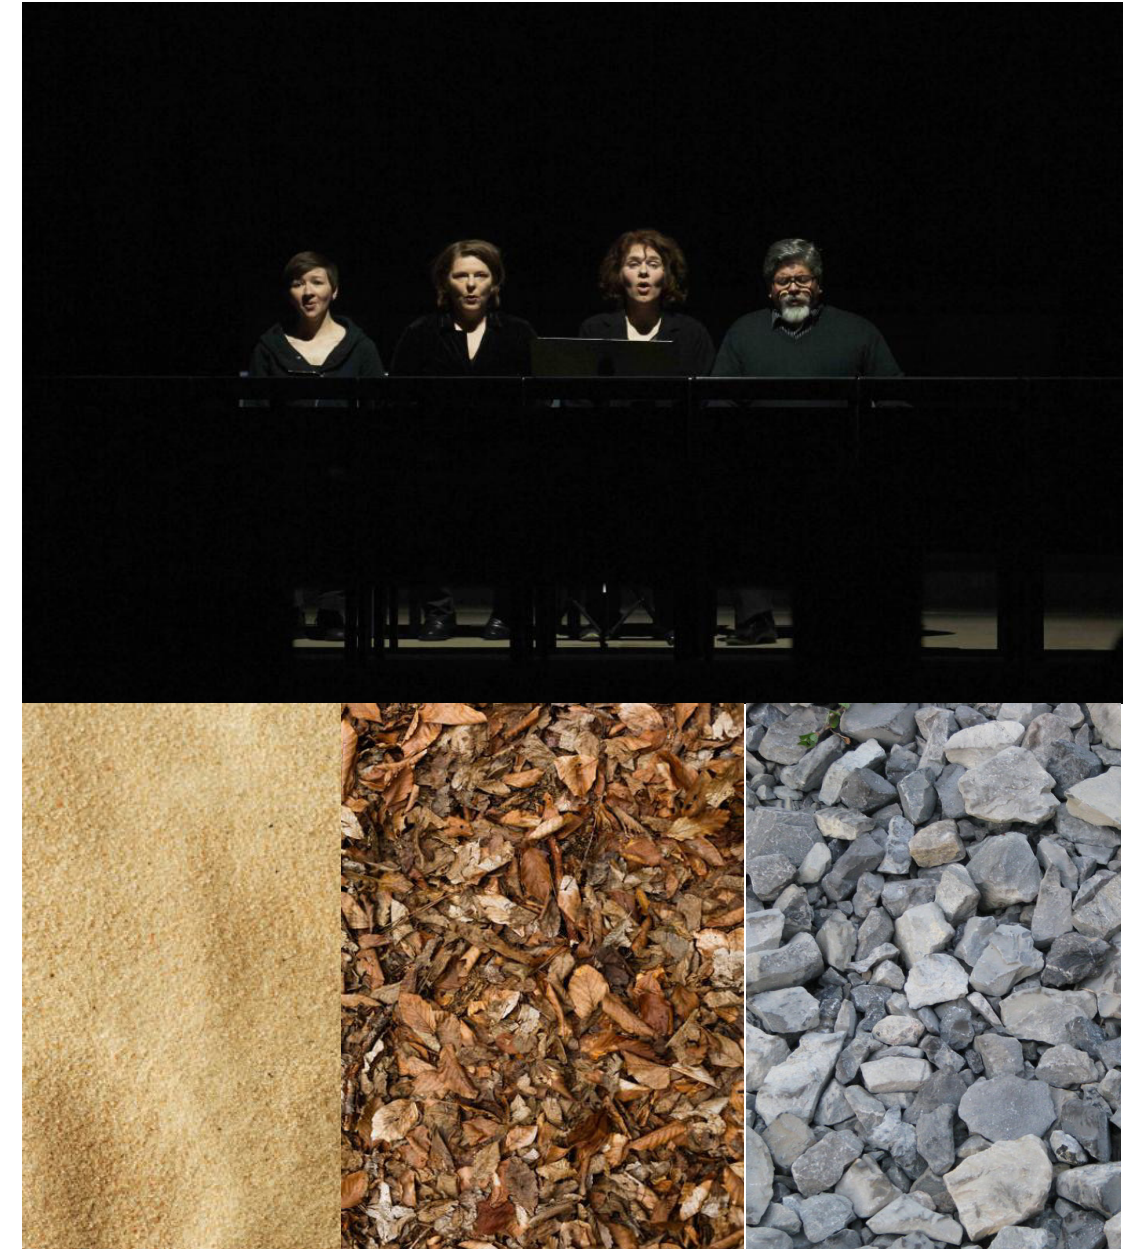

“Enlightened”

Concept Presentation
Shiuan Chang x Neue Vocalsolisten Stuttgart

"In my music, by speaking about people, impermanence, and great compassion, this performative piece "Enlightened" seeks for enlightenment." -Shiuan Chang

Mood Board

Performance environment - dramatic lighting effect; singers and audiences share same space without a "stage", audience can walk around and interact with singers for music making.

Potential Site Image - Simple white gallery space with light grey concrete flooring.

Materials On the Floor - Panels with sand finish, dry leaves and stones.

performance diagram