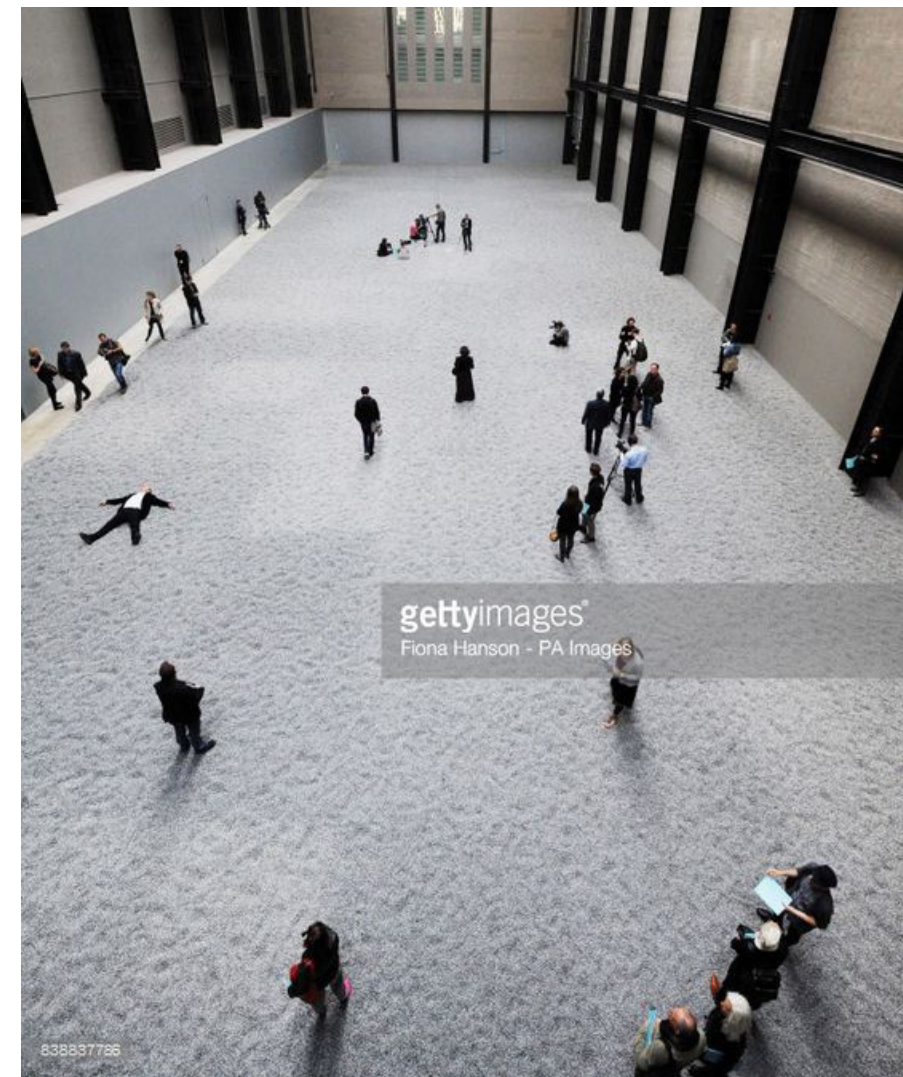

“Enlightened”

Concept Presentation
Shiuan Chang x Neue Vocalsolisten Stuttgart

"In my music, by speaking about people, impermanence, and great compassion, this performative piece "Enlightened" seeks for enlightenment." -Shiuan Chang

Mood Board

Performance environment - dramatic lighting effect; singers and audiences share same space without a "stage", audience can walk around and interact with singers for music making.

Potential Site Image - Simple white gallery space with light grey concrete flooring.

Materials On the Floor - Panels with sand finish, dry leaves and stones.

performance diagram